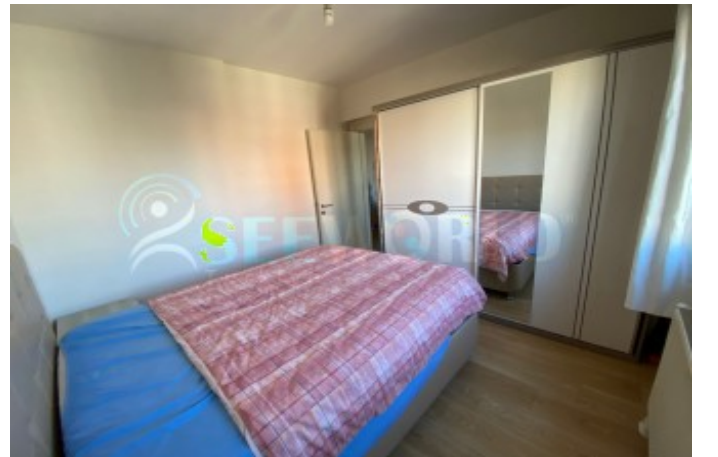

İlan No:f-358089-7307