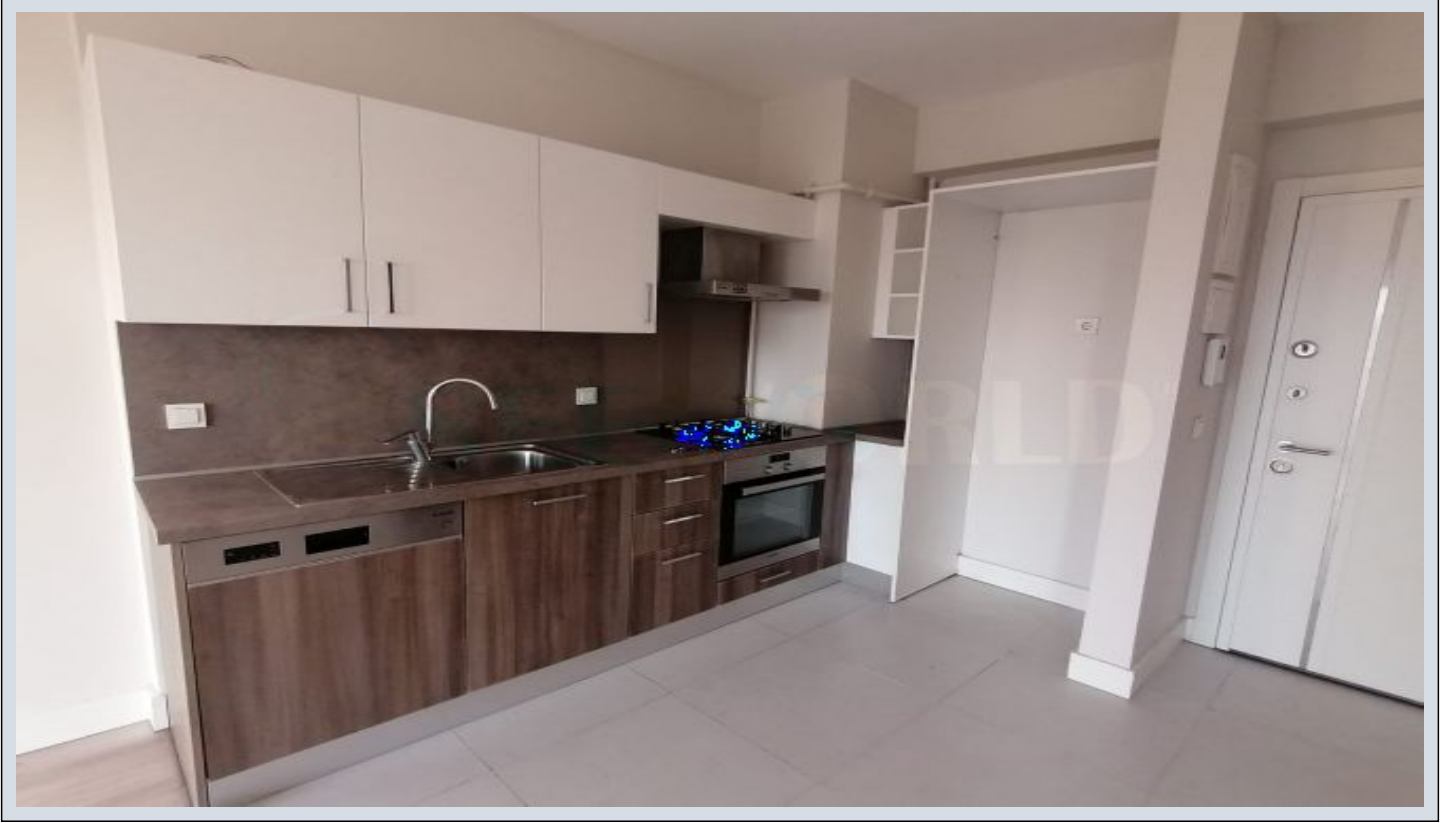

SEEWORLD İDİLİA 68M2 SATILIK EŞYALI 1+1 idilia İstanbul / Sultanbeyli**For Sale - Apartment 5,600,000 TL | 74 m2 İstanbul / Sultanbeyli**

Rooms : 1
Saloons : 1
Baths : 1
Type of Property : Apartment Flat
Property Condition : Second Hand
Usage Status : Tenant Live in
Heating : Central Heating (Heat Share Meter)
Heating Type : Natural Gas
Which Floor : 5
Building Floor Number : 7
Property Direction : East
South
Property Position : Front/Rear Side
Toilet Number : 1
Deed Status : Title Deed with Condominium
Available to Bank Credit : Yes
Barter : No