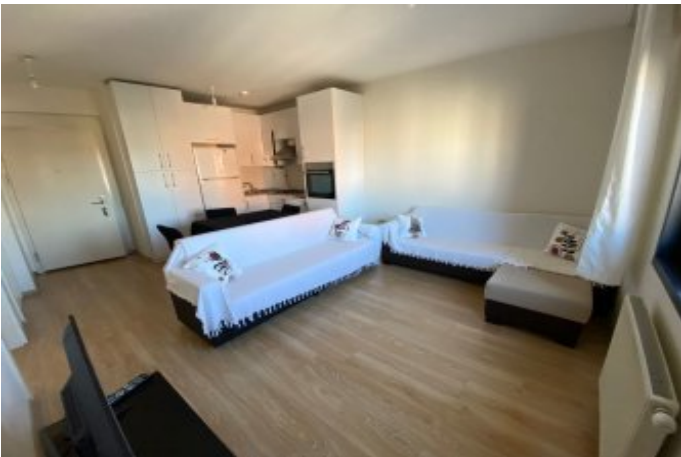

İlan No:f-358089-7217