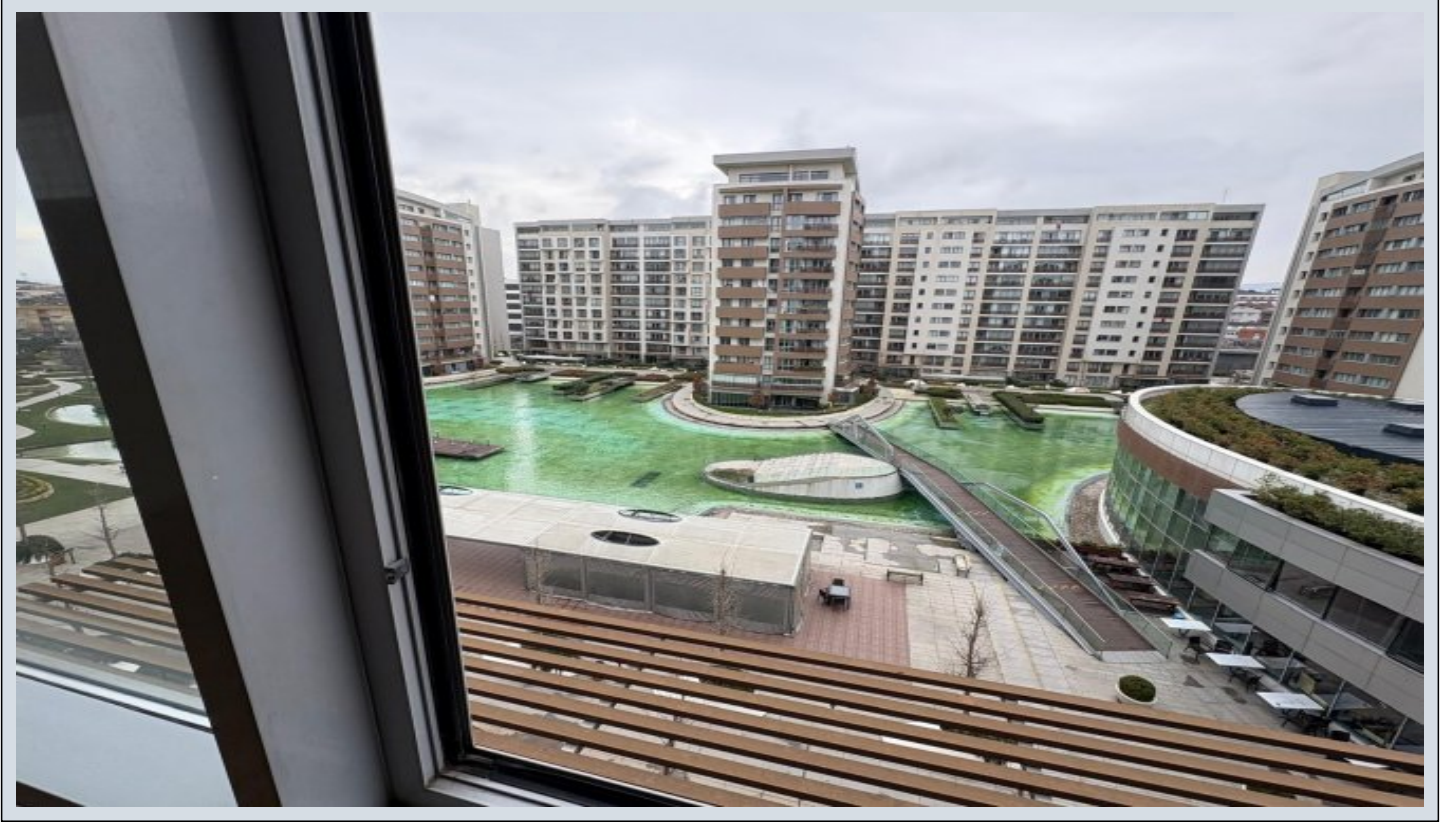

İlan No:f-358089-7201

SEEWORLD AQUA CITY 2010 FIRSAT 1+1 BOŞ 75m2 SATILIK aquacity Istanbul / Sancaktepe

For Sale - Apartment 7,650,000 TL | 75 m2 Istanbul / Sancaktepe

Rooms : 2
Saloons : 1
Baths : 1
Property Condition : Second Hand
Usage Status : Empty
Heating : Central Heating (Heat Share Meter)
Which Floor : 5
Building Floor Number : 11
Property Direction : East
South
Deed Status : Title Deed with Condominium
Available to Bank Credit : Yes