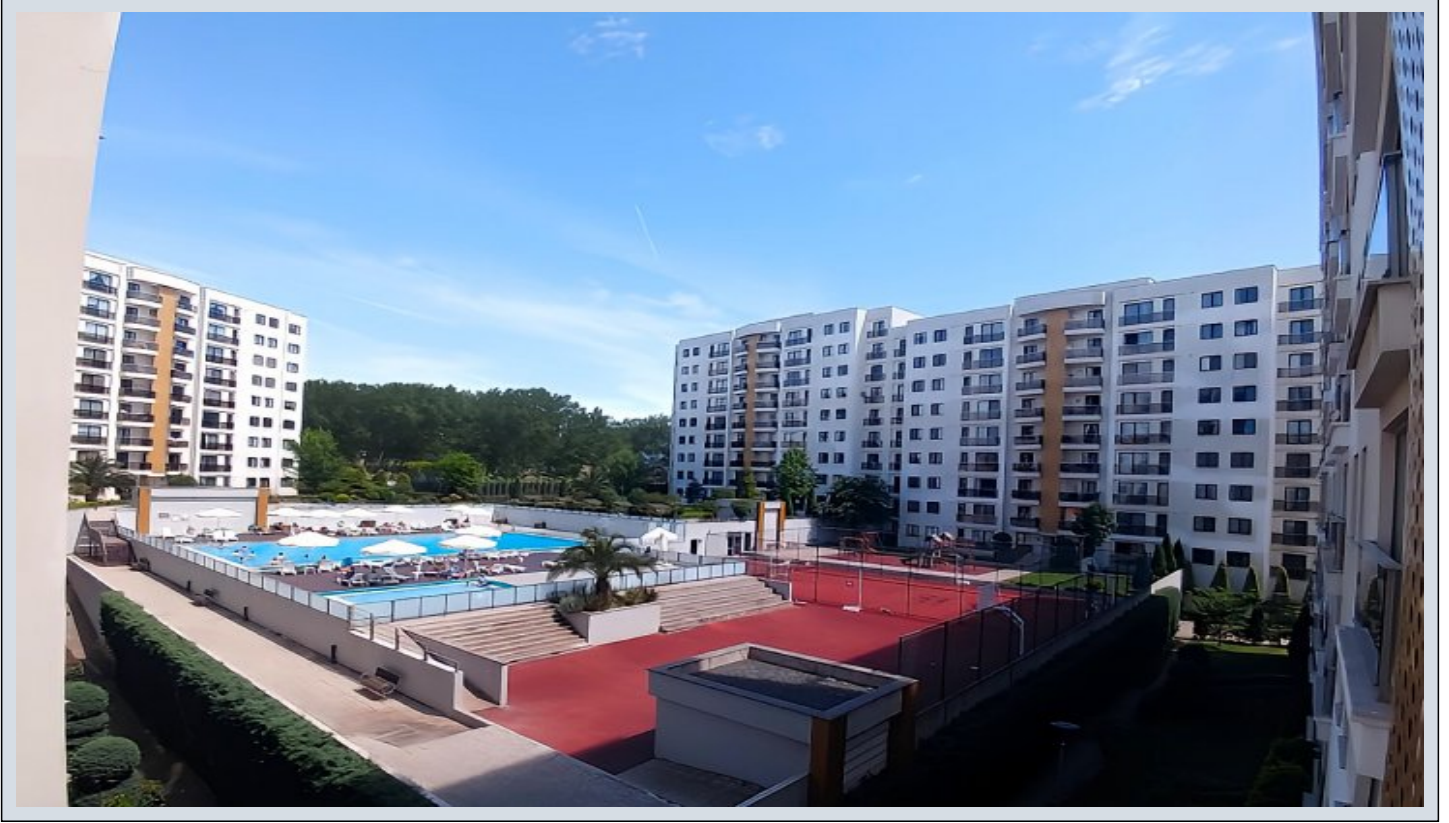

İlan No:f-358089-7088

SEEWORLD DORELİFE 1+1 68m2 DEKORLU SATILIK dore life İstanbul / Sancaktepe

For Sale - Apartment 5,950,000 TL | 68 m2 İstanbul / Sancaktepe

Rooms : 1
Saloons : 1
Baths : 1
Type of Property : Apartment Flat
Property Condition : Second Hand
Usage Status : Tenant Live in
Heating : Central Heating (Heat Share Meter)
Which Floor : 1
Property Direction : South
East
Property Position : Front/Rear Side
Deed Status : Title Deed with Condominium
Barter : No
Hand Over : No

SEEWORLD TÜRKİYE

Telefon +90 216-504 95 95
Cep Telefonu +90 532-160
39 49

SEEWORLD TÜRKİYE

Telefon +90 216-504 95 95
Cep Telefonu +90 532-160
39 49
Faks +90 216-504 95 96
Sinpaş Metrolife, Ticari
Alanlar, Alparslan Caddesi
No:116
Sancaktepe / Yenidoğan
34887 , İstanbul