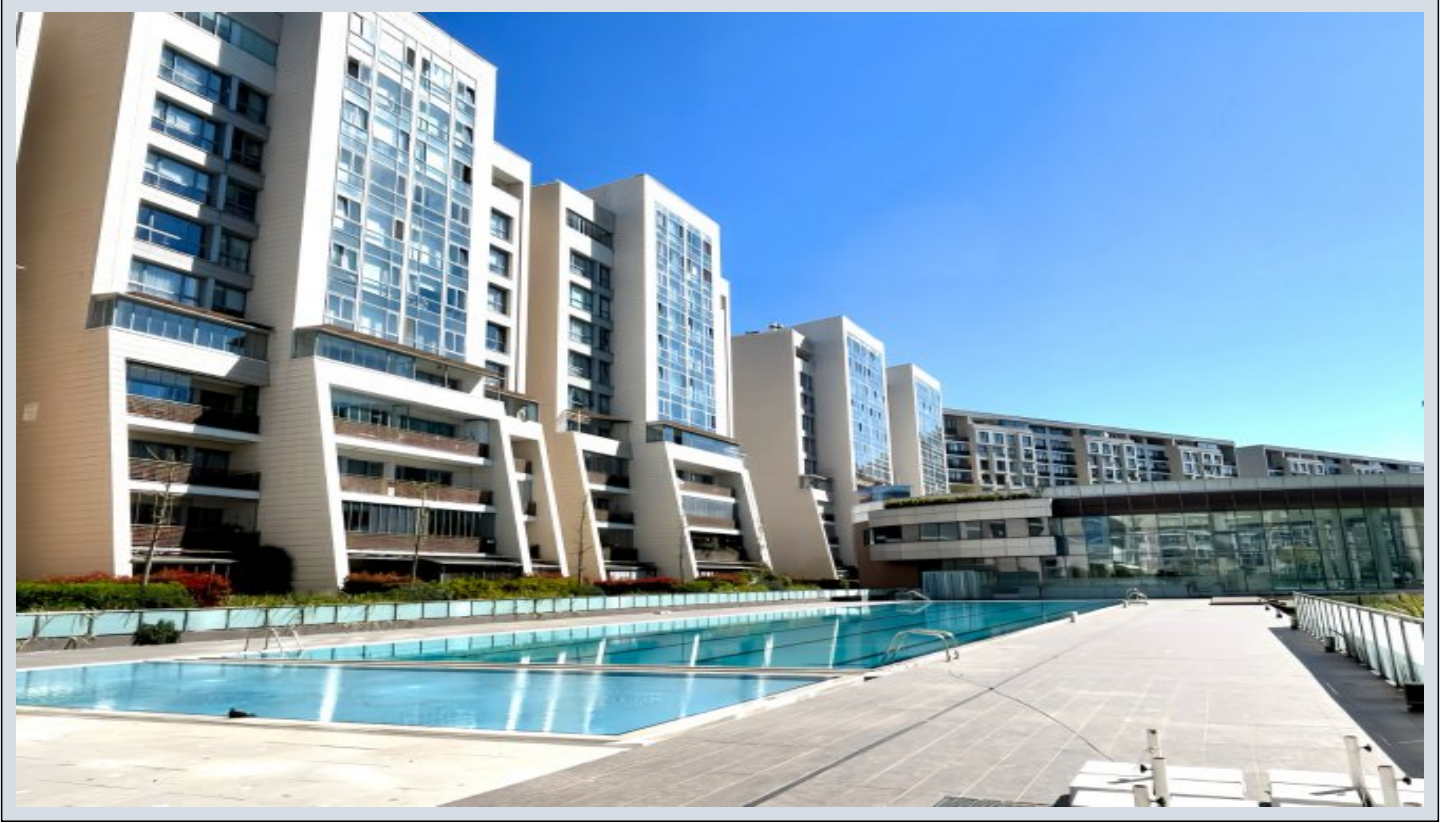

İlan No:f-358089-6780

SEEWORLD SİNPAŞ AQUA CITY 2010 2+1 DEKORLU 108m2 aquacity 2010 İstanbul / Sancaktepe

For Sale - Apartment 9,750,000 TL | 108 m2 İstanbul / Sancaktepe

Rooms : 2
Saloons : 1
Baths : 1
Type of Property : Apartment Flat
Usage Status : Tenant Live in
Heating : Central Heating (Heat Share Meter)
Which Floor : 3
Building Floor Number : 11
Property Direction : South
West
Deed Status : Title Deed with Condominium
Available to Bank Credit : Yes
Barter : No