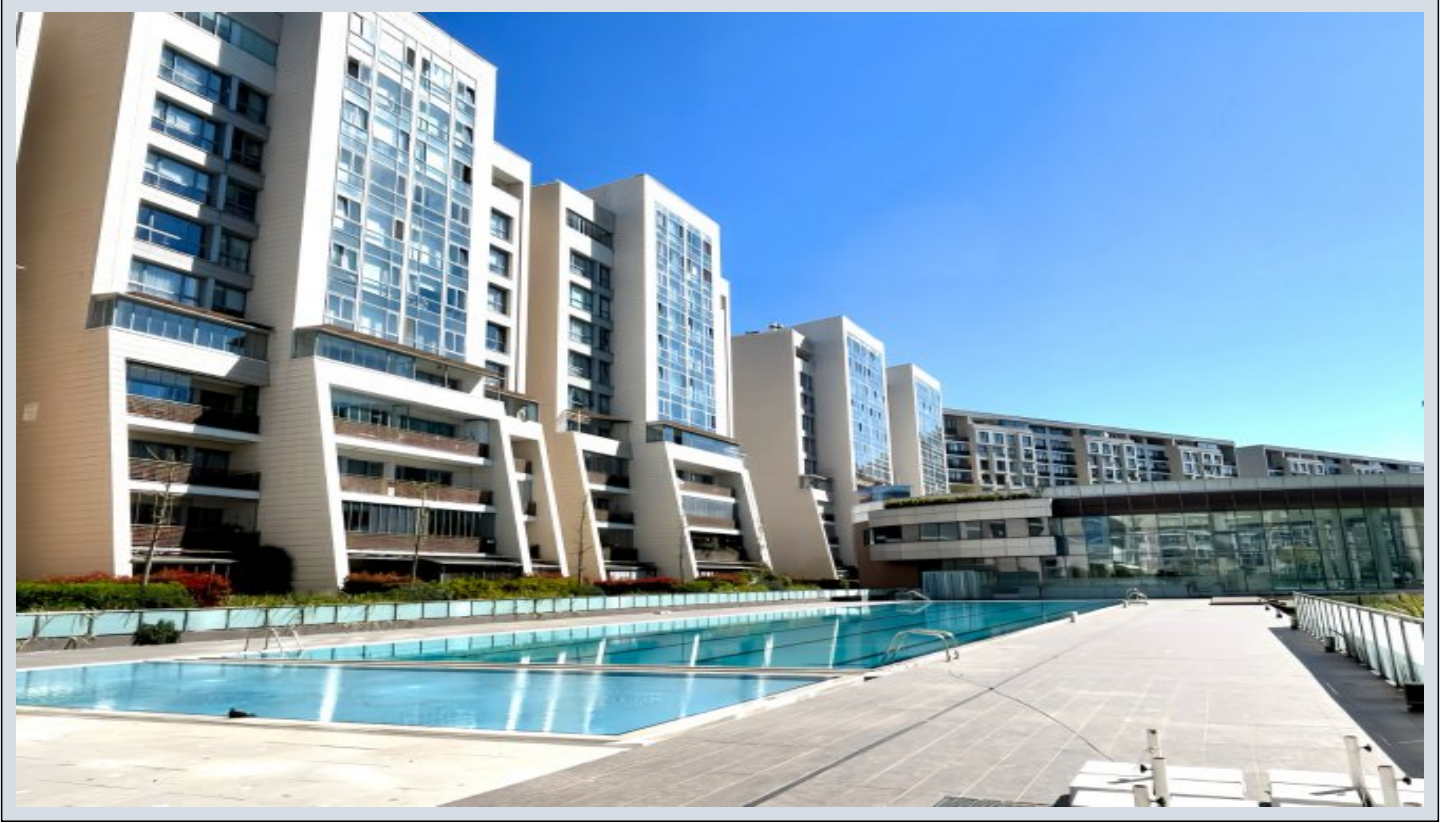

SEEWORLD SİNPAŞ AQUA CITY 2010 2+1 SATILIK 108m2 aquacity Istanbul / Sancaktepe

For Sale - Apartment 9,500,000 TL | 108 m2 Istanbul / Sancaktepe

Rooms : 2
Saloons : 1
Baths : 1
Type of Property : Apartment Flat
Which Floor : 5
Building Floor Number : 11
Construction Year : 2010
Balcony Number : 1
Toilet Number : 1
Deed Status : Title Deed with Condominium
Available to Bank Credit : Yes
Barter : Yes
Hand Over : No

İlan No:f-358089-6758

- * Building : Elevator / Lift, Fiber Internet, Heat Proofing,
- * Environment : Cafe, Drugstore, Entertainment Center, Elementary School, Game Park, Park, Health Center, District Bazaar, Veterinary,
- * Compound : Security, Parking - Indoor, Gym, Tennis, Swimming Pool, Security Camera,
- * Location : Near to Street, Lake View, At Center,