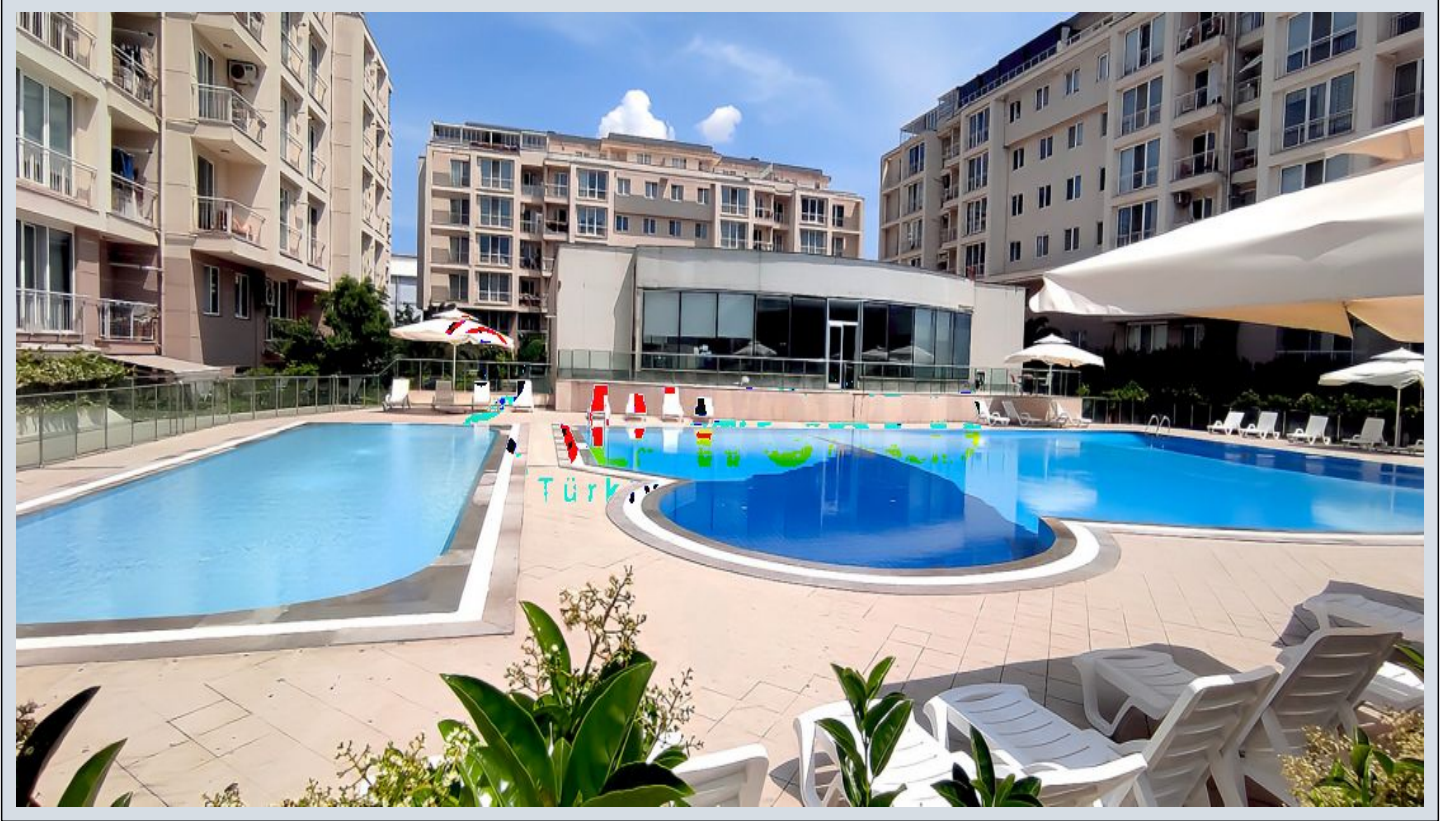

SEEWORLD KENTLİFE 129M2 KİRALIK 2+1 BALKONLU SİTE İÇİ kent life Istanbul / Sancaktepe

For Rent - Apartment 57,000 TL | 129 m2 Istanbul / Sancaktepe

Rooms : 2
Saloons : 1
Baths : 1
Type of Property : Apartment Flat
Property Condition : Second Hand
Usage Status : Tenant Live in
Heating : Combi Boiler
Heating Type : Natural Gas
Which Floor : 1
Property Direction : East
South
Property Position : Front Side
Balcony Number : 1
Toilet Number : 1
Deed Status : Title Deed with Condominium

SEEWORLD TÜRKİYE

Telefon +90 216-504 95 95
Cep Telefonu +90 532-160
39 49

SEEWORLD TÜRKİYE

Telefon +90 216-504 95 95
Cep Telefonu +90 532-160
39 49
Faks +90 216-504 95 96
Sinpaş Metrolife, Ticari
Alanlar, Alparslan Caddesi
No:116
Sancaktepe / Yenidoğan
34887 , Istanbul