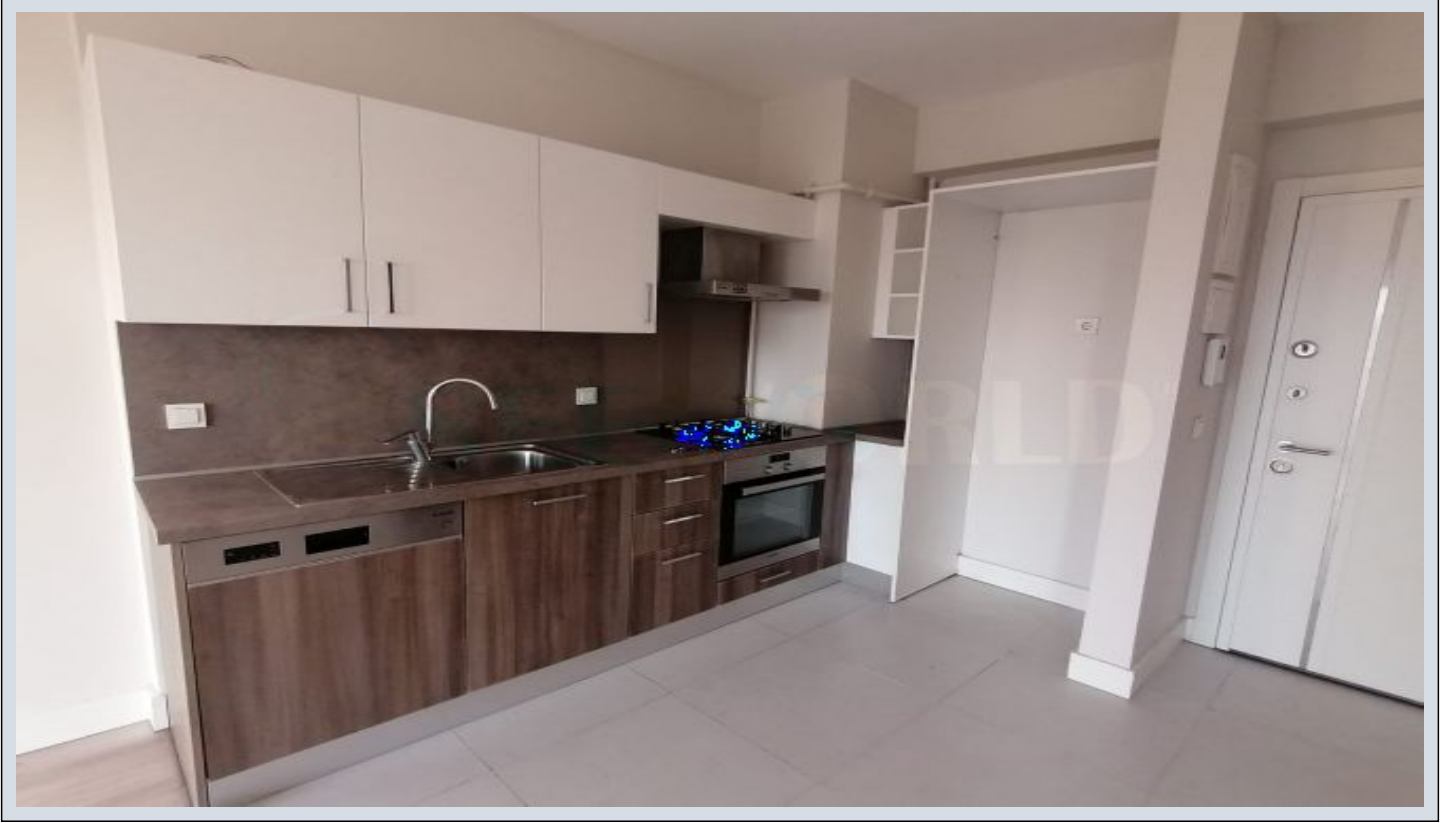

SEEWORLD İDİLİA 68M2 SATILIK EŞYALI 1+1 idilia İstanbul / Sultanbeyli**For Sale - Apartment 5,600,000 TL | 74 m2 İstanbul / Sultanbeyli**

Rooms : 1
Saloons : 1
Baths : 1
Type of Property : Apartment Flat
Property Condition : Second Hand
Usage Status : Tenant Live in
Heating : Central Heating (Heat Share Meter)
Heating Type : Natural Gas
Which Floor : 5
Building Floor Number : 7
Property Direction : East
South
Property Position : Front/Rear Side
Toilet Number : 1
Deed Status : Title Deed with Condominium
Available to Bank Credit : Yes
Barter : No

İlan No:f-358089-7257

- * Internal Properties : ADSL, Steel Door, Shower cabin, Stove, Diaphone with screen, Double glazing, Parquet, Sauna, Ground Heating, Security System, PVC Coated,
- * Building : Elevator / Lift, With Garden, Fiber Internet, Pressure Tank, Internet, Heat Proofing, Generator-Power Unit, PVC Windows, In Compound, Water tank, Carpentry with insulating glass, In Garden, Parking, Sound Isolation,
- * Environment : Shopping Center, Kindergarten, ATM, Bank, Municipality, Gas Station, Cafe, Drugstore, Drugstore / Medical, Elementary School, Nursery, Coiffure & Beauty Center, High School, Market, Game Park, Park, Police Station, Restaurant, Health Center, District Bazaar, Veterinary, School,
- * Compound : Basketball Court, Fitness Center, Security, Parking - Outdoor, Parking - Indoor, Social Facility, Gym, Tennis, Meeting Room, Volleyball, Jogging / Walking Areas, Swimming Pool, Swimming Pool (Indoor), Sauna (General), Security Camera,
- * Location : Near to Street, Close to Airport, At Center, Close to Subway, Close to bus terminal, City Center, Close to Public Transportation, Close to Minibus Route, Close to TEM,