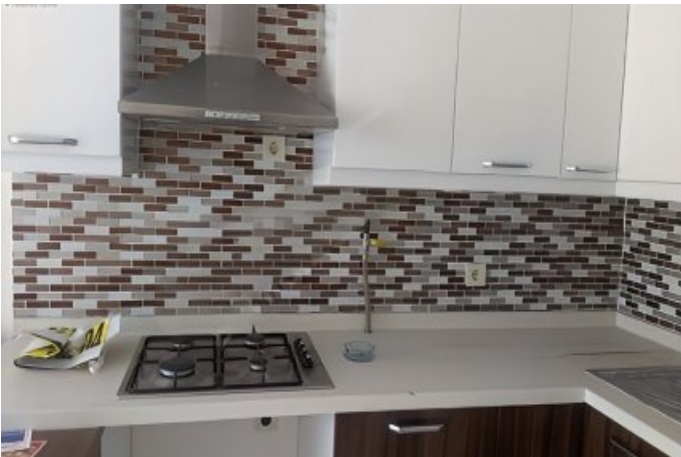

İlan No:f-358089-7218